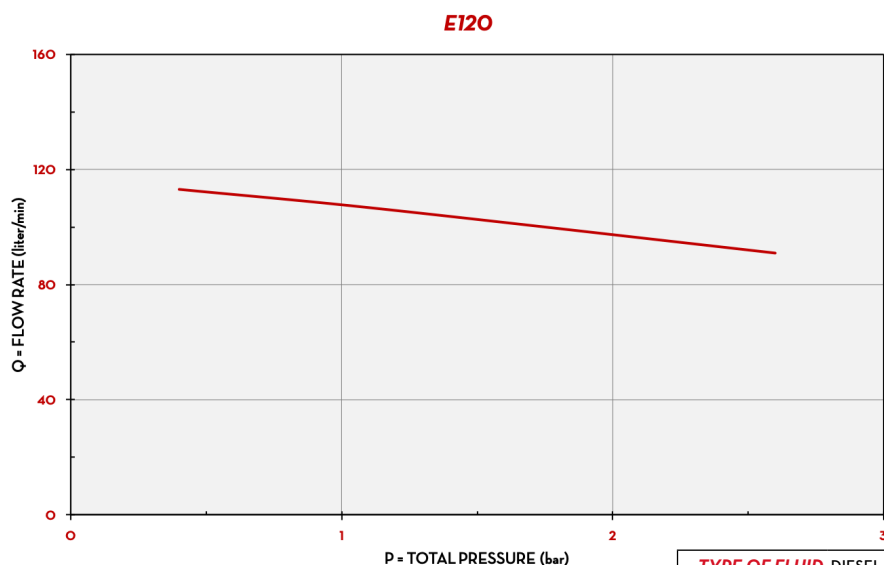

## CHART

**TYPE OF FLUID** DIESEL  
**TEMPERATURE** 13°C