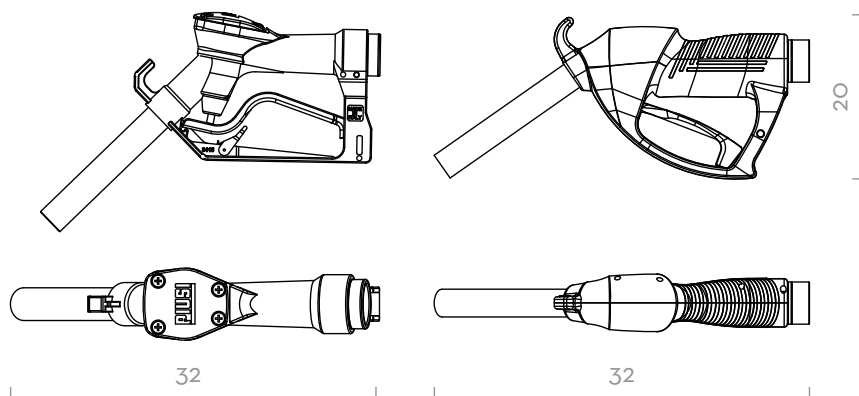

WINDSCREEN

CHART

IN THE BOX

- SELF 2000/ SELF 3000 NOZZLE
- INSTRUCTION MANUAL

DETAILS

DIMENSIONS

Dimensions expressed in millimeters

MATERIALS

- BODY: ALUMINIUM
- SEAL: VITON

TECHNICAL DATA

CODE	DESCRIPTION	FLUIDS TYPE	FLOW RATE		INLET		SPOUT	
			L/MIN	GPM	SWIVEL	Ø BSP	EXT. Ø MM	
00063900A	SELF 2000 1" BSP UNLEADED	D G O	120	32	FEMALE	1" BSP	20	
00064900A	SELF 2000 3/4" BSP	D O	120	32	FEMALE	3/4" BSP	25	
00064902A	SELF 2000 3/4" BSP UNLEADED	D G O	120	32	FEMALE	3/4" BSP	20	
00065001A	SELF 3000 1" BSP UNLEADED	D O G	150	40	FEMALE	1" BSP	20	
00065600A	SELF 2000 1" BSP SPOUT 25 MM	D O	120	32	FEMALE	1" BSP	25	
FO0641120	SELF 2000 W/HOSE TAIL D.20 SPOUT 25 MM	D O	120	32	FEMALE	3/4" BSP	25	
FO0641130	SELF 2000 1" BSP	D O	120	32	FEMALE	1" BSP	25	
FO065000A	SELF 3000 1" BSP LEADED SPOUT	D O	150	40	FEMALE	1" BSP	25	
FO0650020	SELF 3000 1" BSP LEADED SPOUT S/P	D G O W	150	40	FEMALE	1" BSP	25	
FO063000A	PLASTIC NOZZLE BLACK W/SWIVEL 1" BSP	D O W	80	21	FEMALE	1" BSP	34	
FO0641800	SELF 2000 1" BSP B100	B	120	32	FEMALE	1" BSP	20	