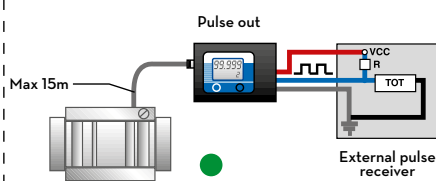

WINDSCREEN

CHART

Remote display battery powered

Remote display battery powered

Display pulse transmitter battery powered

Display pulse transmitter externally powered

IN THE BOX

- REMOTE DISPLAY UNIT
- BRACKET
- INSTRUCTION MANUAL

DETAILS

5 DIGITS PARTIAL TOTAL

ADJUSTABLE BRACKET

DIMENSIONS

Dimensions expressed in millimeters

TECHNICAL DATA

CODE	DESCRIPTION	FLUIDS TYPE	FLANGE	INLET OUTLET
F1175200B	REMOTE DISPLAY PULSE OUT K600	Ad B D O W W	K600 DIESEL	PULSE OUT ●
F1175300B	REMOTE DISPLAY PULSE OUT K600/4	Ad B D O W W	K600/4	PULSE OUT ●
F1175400B	REMOTE DISPLAY PULSE OUT K700	Ad B D O W W	K700	PULSE OUT ●
FO049501A	REMOTE DISPLAY PULSE OUT UNIVERSAL	Ad B D O W W	K200, K400, K600 OIL, K600 DIESEL, K600/4, K700	PULSE OUT ●
FO049502A	UNIVERSAL REMOTE DISPLAY PULSE IN	Ad B D O W W	FOR ALL PIUSI PULSE OUT REMOTE DISPLAY	PULSE IN ●
FO049503B	REMOTE DISPLAY PULSE OUT 100 ADBLUE	Ad B D O W W	TURBINOX / K24 PULSER	PULSE OUT ●