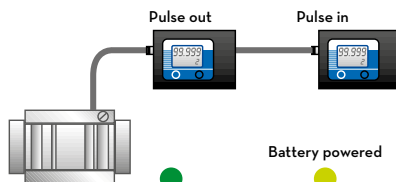

WINDSCREEN

CHART

Remote display battery powered

Remote display battery powered

Display pulse transmitter battery powered

Display pulse transmitter externally powered

IN THE BOX

- REMOTE DISPLAY UNIT
- BRACKET
- INSTRUCTION MANUAL