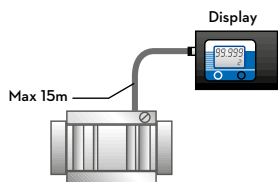

WINDSCREEN

CHART

Remote display battery powered

Remote display battery powered

Display pulse transmitter battery powered

Display pulse transmitter externally powered

IN THE BOX

- REMOTE DISPLAY UNIT
- BRACKET
- INSTRUCTION MANUAL