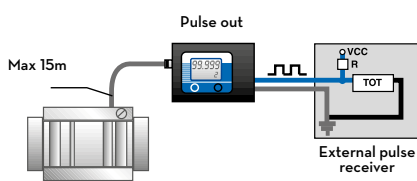

WINDSCREEN

CHART

Remote display battery powered

Remote display battery powered

Display pulse transmitter battery powered

Display pulse transmitter externally powered

IN THE BOX

- REMOTE DISPLAY UNIT
- BRACKET
- INSTRUCTION MANUAL

DETAILS

5 DIGITS PARTIAL TOTAL

ADJUSTABLE BRACKET

DIMENSIONS

Dimensions expressed in millimeters

TECHNICAL DATA

CODE	DESCRIPTION	FLUIDS TYPE	FLANGE	INLET OUTLET
F1175200B	REMOTE DISPLAY PULSE OUT K600	Ad B D O W W	K600 DIESEL	PULSE OUT ●
F1175300B	REMOTE DISPLAY PULSE OUT K600/4	Ad B D O W W	K600/4	PULSE OUT ●
F1175400B	REMOTE DISPLAY PULSE OUT K700	Ad B D O W W	K700	PULSE OUT ●
FO049501A	REMOTE DISPLAY PULSE OUT UNIVERSAL	Ad B D O W W	K200, K400, K600 OIL, K600 DIESEL, K600/4, K700	PULSE OUT ●
FO049502A	UNIVERSAL REMOTE DISPLAY PULSE IN	Ad B D O W W	FOR ALL PIUSI PULSE OUT REMOTE DISPLAY	PULSE IN ●
FO049503B	REMOTE DISPLAY PULSE OUT 100 ADBLUE	Ad B D O W W	TURBINOX / K24 PULSER	PULSE OUT ●