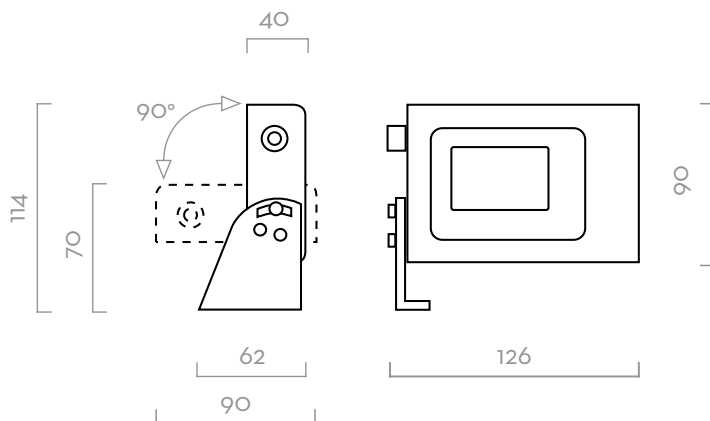

WINDSCREEN

CHART

Remote display battery powered

Remote display battery powered

Display pulse transmitter battery powered

Display pulse transmitter externally powered

IN THE BOX

- REMOTE DISPLAY UNIT
- BRACKET
- INSTRUCTION MANUAL

DETAILS

5 DIGITS PARTIAL TOTAL

ADJUSTABLE BRACKET

DIMENSIONS

Dimensions expressed in millimeters

TECHNICAL DATA

CODE	DESCRIPTION	FLUIDS TYPE	FLANGE	INLET OUTLET
F1175200B	REMOTE DISPLAY PULSE OUT K600	Ad B D O W W	K600 DIESEL	PULSE OUT ●
F1175300B	REMOTE DISPLAY PULSE OUT K600/4	Ad B D O W W	K600/4	PULSE OUT ●
F1175400B	REMOTE DISPLAY PULSE OUT K700	Ad B D O W W	K700	PULSE OUT ●
FO049501A	REMOTE DISPLAY PULSE OUT UNIVERSAL	Ad B D O W W	K200, K400, K600 OIL, K600 DIESEL, K600/4, K700	PULSE OUT ●
FO049502A	UNIVERSAL REMOTE DISPLAY PULSE IN	Ad B D O W W	FOR ALL PIUSI PULSE OUT REMOTE DISPLAY	PULSE IN ●
FO049503B	REMOTE DISPLAY PULSE OUT 100 ADBLUE	Ad B D O W W	TURBINOX / K24 PULSER	PULSE OUT ●