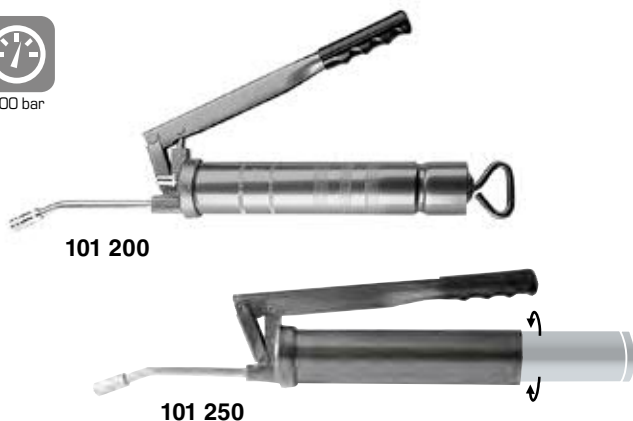

500 CC Lever action grease pumps

All Samoa lever action grease pumps have the following features and benefits:

- Very tough, real heavy duty, cast iron head for maximum durability, uniform pressure and flow delivered throughout the pump's entire life.
- Precision machined piston ensures leak free high pressure operation without requiring the use of seals.
- Heavy duty knurled barrel with large pitch threads for easy barrel removing for loading.
- Locking follower rod, heavy duty bevelled follower and spring.
- Supplied ready to fill using various methods (cartridge, loader pump and suction).

500 bar

101 200

101 250