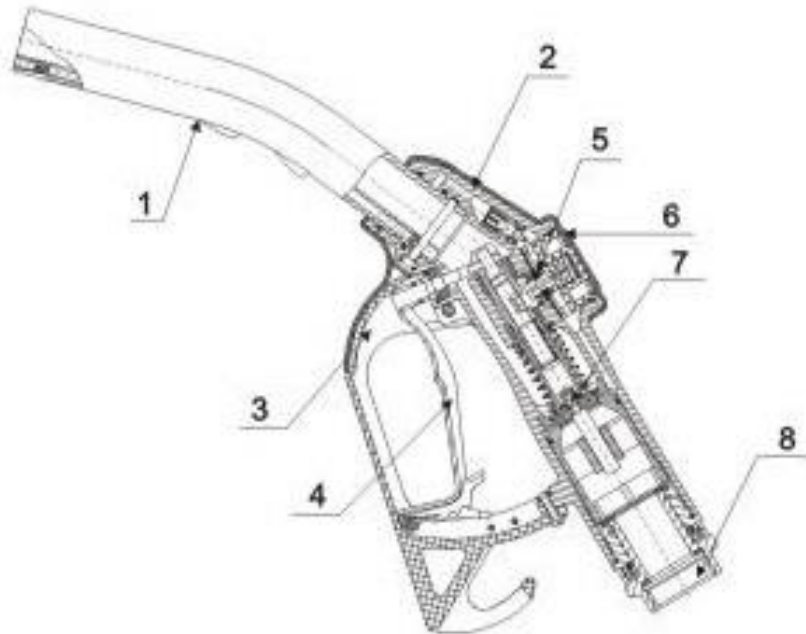

Automatic Nozzle MX(B)-Z120

No.	Description	MX-Z120	MXB-Z120
1	Spout 1 + 3/16"	X	X
2	Hand Insulator	X	X
3	Lever-Guard	X	X
4	Lever Assembly	X	X
5	Diaphragm Assembly	X	X
6	Vac Cap	X	X
7	Main Valve	X	X
8	1"F BSPP	X	
8	1"F NPT		X