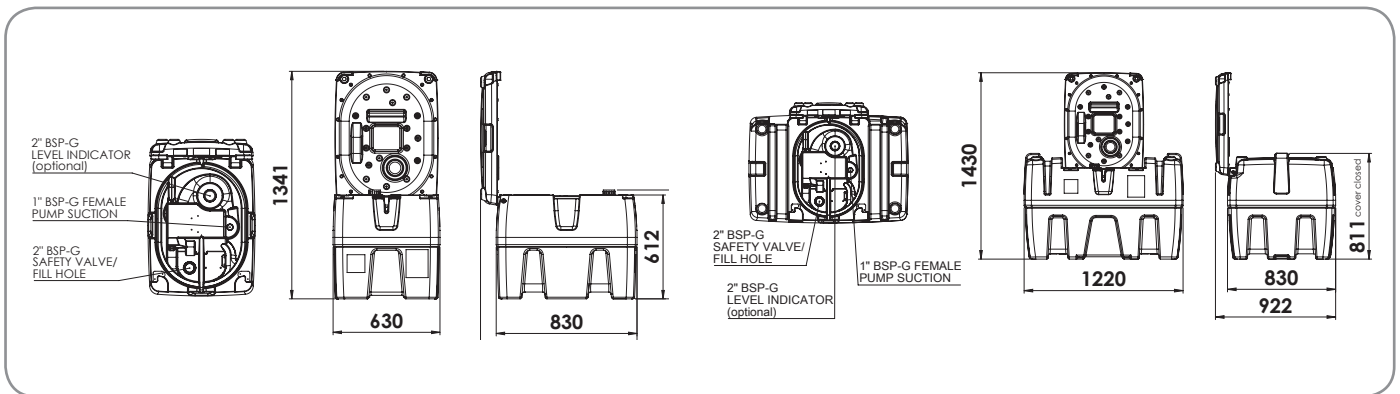

EN. Diesel tank

Rigid polyethylene tank for the transport of diesel for non-commercial use with exemption ADR 1.1.3.1, with built-in transfer unit consisting of rotary vane self-priming pump available in various voltages (12-24 230V), transparent delivery hose Ø19 steel core 4.5 long and automatic nozzle with rotary fitting. The system is available at 220 or 440 liters capacity and can be integrated with flow meter for measuring the diesel. The suction shut-off valve prevents leaks of fluid during transport. Equipped with pressurizing/depressurizing relief valve The lockable lid boasts refined design and proven long-lasting service.

Features

	220L	440L
• flow rate	40l/min	40l/min
• filler cap	2" BSP-G	2" BSP-G
• delivery	4.5m, Ø 19mm	4.5m, Ø 19mm
• nozzle	automatic	automatic
• capacity	220L	440L
• body material	polyethylene	polyethylene
• empty weight	25,5Kg	46Kg
• total weight	37Kg	55Kg
• fluids	diesel	diesel

Opzioni

- flussimetro
- disponibile con/senza coperchio

Options

- flowmeter
- available with/without lid

TECH TANK ECO 440L

Ingombri - Overall Dimensions (mm)

Ref.	Model	l/min	V				Kg	N° boxes europallet	N° boxes europallet
TTEEK202	TECH TANK ECO 220	40	12	4m	-	-	37	2	6
TTEEK402	TECH TANK ECO 220	40	24	4m	-	-	37	2	6
TTE40002	TECH TANK ECO 220	40	230	-	2m	-	37	2	6
TTEEK272	TECH T. TOP ECO 220	40	12	4m	-	•	37	2	6
TTEEK472	TECH T. TOP ECO 220	40	24	4m	-	•	37	2	6
TTE40072	TECH T. TOP ECO 220	40	230	-	2m	•	37	2	6
TTBEEK202	TECH TANK ECO 440	40	12	4m	-	-	55	1	3
TTBEEK402	TECH TANK ECO 440	40	24	4m	-	-	55	1	3
TTBE40002	TECH TANK ECO 440	40	230	-	2m	-	55	1	3
TTBEEK272	TECH T. TOP ECO 440	40	12	4m	-	•	55	1	3
TTBEEK472	TECH T. TOP ECO 440	40	24	4m	-	•	55	1	3
TTBE40072	TECH T. TOP ECO 440	40	230	-	2m	•	55	1	3