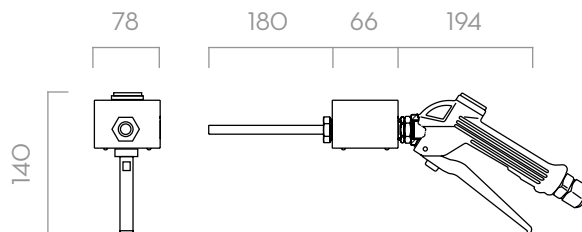

IN THE BOX

- MANUAL NOZZLE
- K24 / K400 METER
- INSTRUCTION MANUAL

DETAILS

AVAILABLE WITH K24

METER WITH OVAL GEARS

DIMENSIONS

K24 SUZZARABLUE MANUAL NOZZLE

EASY K400 WINDSCREEN

Dimensions expressed in millimeters

MATERIALS

- NOZZLE BODY: TECHNOPYLIMER
- VALVE: VITON
- METER BODY: ALLUMINIUM
- GEARS: TECHNOPYLIMER

TECHNICAL DATA

CODE	DESCRIPTION	FLUIDS TYPE	FLOW RATE		WORKING PRESSURE		BATTERIES	INLET	OUTLET
			L/MIN	GPM	BAR	PSI	V		
FO0870020	K24 SUZZARABLUE MANUAL NOZZLE		5 - 80	1,3 - 21	3,4	49	2	-	-
FO0976WOA	EASY K400 WINDSCREEN		1 - 30	0,3 - 8	25	362	2	1/2 BSP	-