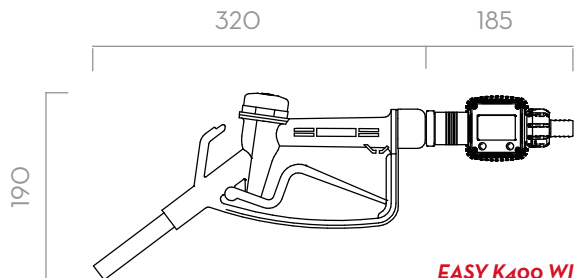

IN THE BOX

- MANUAL NOZZLE
- K24 / K400 METER
- INSTRUCTION MANUAL

DETAILS

AVAILABLE WITH K24

METER WITH OVAL GEARS

DIMENSIONS

K24 SUZZARABLUE MANUAL NOZZLE

EASY K400 WINDSCREEN

Dimensions expressed in millimeters

MATERIALS

- NOZZLE BODY: TECHNOPYLIMER
- VALVE: VITON
- METER BODY: ALLUMINIUM
- GEARS: TECHNOPYLIMER

TECHNICAL DATA

CODE	DESCRIPTION	FLUIDS TYPE	FLOW RATE		WORKING PRESSURE		BATTERIES	INLET	OUTLET
			L/MIN	GPM	BAR	PSI	V		
FO0870020	K24 SUZZARABLUE MANUAL NOZZLE		5 - 80	1,3 - 21	3,4	49	2	-	-
FO0976WOA	EASY K400 WINDSCREEN		1 - 30	0,3 - 8	25	362	2	1/2 BSP	-