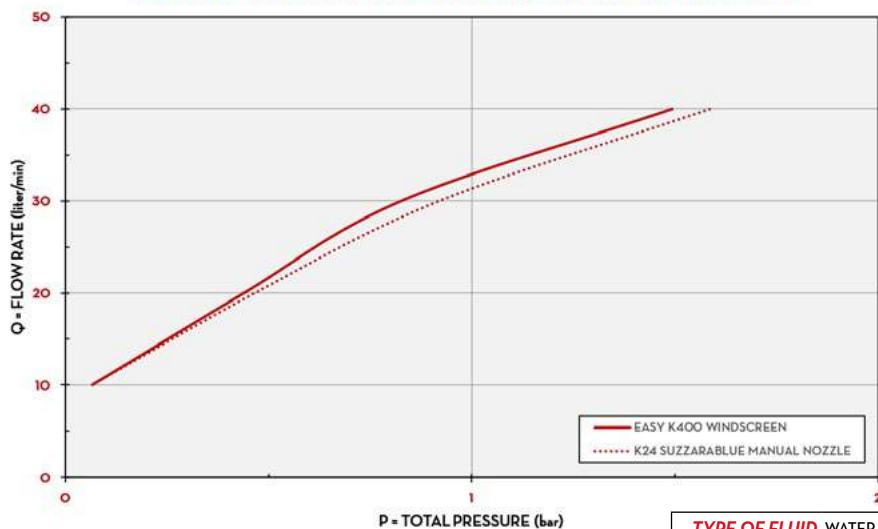

GREASE

KEROSENE

OIL

WATER

WINDSCREEN

CHART

K24 SUZZARABLUE MANUAL NOZZLE / EASY K400 WINDSCREEN

TYPE OF FLUID WATER
TEMPERATURE 23°C