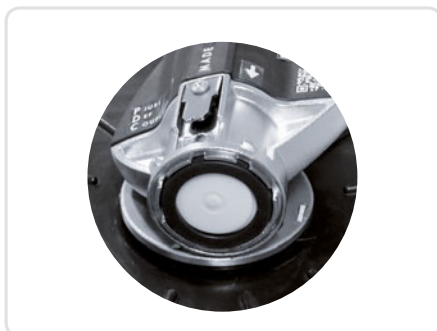

PRODUCTS' RANGE

Code	Description
R15452000	Easy coupling SEC with Hosetail 90°

Suction connections AF2 **NEW**

AF2 + pipes + hose tail

PRODUCTS' RANGE

Code	Description
F20189000	AF2 56x4 buttress 1" BSP
F20190000	AF2 2" buttress 1" BSP
F20257000	AF2 2" BSP 1" BSP
F20258000	AF2 2" 70x6 1" BSP (with drum adapter)

Suction connections PDC (Piusi DEF Coupler)

for typical stainless steel connectors.

PRODUCTS' RANGE

Code	Description
F1891000A	Piusi DEF coupler

Suction hose

PRODUCTS' RANGE

Code	Description
F15606020	Suction hose with plug head 2" BSP
F15606000	Suction hose wwith plug head 56x4