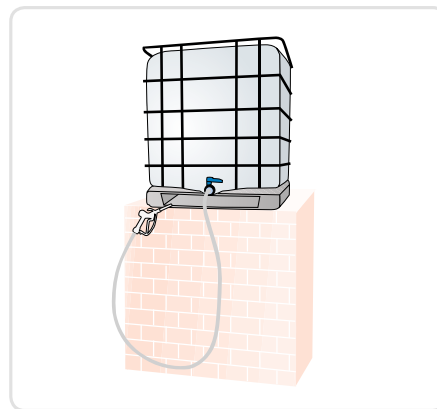

PRODUCTS' RANGE

Code	Description
R15452000	Easy coupling SEC with Hosetail 90°

Suction connections AF2 **NEW**

AF2 + pipes + hose tail

PRODUCTS' RANGE

Code	Description
F20189000	AF2 56x4 buttress 1" BSP
F20190000	AF2 2" buttress 1" BSP
F20257000	AF2 2" BSP 1" BSP
F20258000	AF2 2" 70x6 1" BSP (with drum adapter)

Suction connections PDC (Piusi DEF Coupler)

for typical stainless steel connectors.

PRODUCTS' RANGE

Code	Description
F1891000A	Piusi DEF coupler

Suction hose

PRODUCTS' RANGE

Code	Description
F15606020	Suction hose with plug head 2" BSP
F15606000	Suction hose wwith plug head 56x4

Gravity kit

Manual nozzle + IBC bottom adapter

PRODUCTS' RANGE

Code	Description
F15517000	Gravity kit

Kit bottom connection

PRODUCTS' RANGE

Code	Description
F15515010	Kit bottom connection

External suction hose