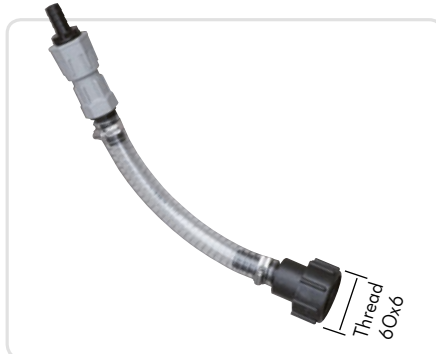

PRODUCTS' RANGE

Code	Description
R15452000	Easy coupling SEC with Hosetail 90°

Suction connections AF2 **NEW**

AF2 + pipes + hose tail

PRODUCTS' RANGE

Code	Description
F20189000	AF2 56x4 buttress 1" BSP
F20190000	AF2 2" buttress 1" BSP
F20257000	AF2 2" BSP 1" BSP
F20258000	AF2 2" 70x6 1" BSP (with drum adapter)

Suction connections PDC (Piusi DEF Coupler)

for typical stainless steel connectors.

PRODUCTS' RANGE

Code	Description
F1891000A	Piusi DEF coupler

Suction hose

PRODUCTS' RANGE

Code	Description
F15606020	Suction hose with plug head 2" BSP
F15606000	Suction hose wwith plug head 56x4

Gravity kit

Manual nozzle + IBC bottom adapter

PRODUCTS' RANGE

Code	Description
F15517000	Gravity kit

Kit bottom connection

PRODUCTS' RANGE

Code	Description
F15515010	Kit bottom connection

External suction hose

with IBC bottom valve adapter and check valve.

PRODUCTS' RANGE

Code	Description
F15515000	External suction hose