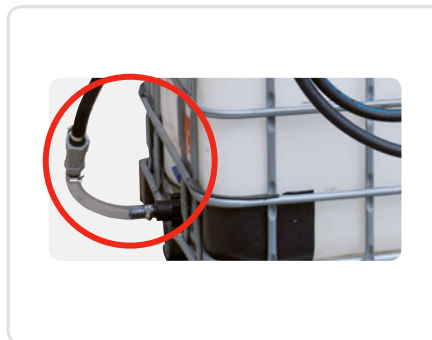

Gravity kit

Manual nozzle + IBC bottom adapter

PRODUCTS' RANGE

Code	Description
F15517000	Gravity kit

Kit bottom connection

PRODUCTS' RANGE

Code	Description
F15515010	Kit bottom connection

External suction hose