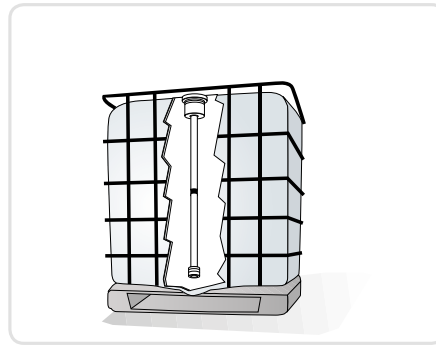

PRODUCTS' RANGE

Code	Description
R15452000	Easy coupling SEC with Hosetail 90°

Suction connections AF2 **NEW**

AF2 + pipes + hose tail

PRODUCTS' RANGE

Code	Description
F20189000	AF2 56x4 buttress 1" BSP
F20190000	AF2 2" buttress 1" BSP
F20257000	AF2 2" BSP 1" BSP
F20258000	AF2 2" 70x6 1" BSP (with drum adapter)

Suction connections PDC (Piusi DEF Coupler)

for typical stainless steel connectors.

PRODUCTS' RANGE

Code	Description
F1891000A	Piusi DEF coupler

Suction hose

PRODUCTS' RANGE

Code	Description
F15606020	Suction hose with plug head 2" BSP
F15606000	Suction hose wwith plug head 56x4

Gravity kit

Manual nozzle + IBC bottom adapter

PRODUCTS' RANGE

Code	Description
F15517000	Gravity kit

Kit bottom connection

PRODUCTS' RANGE

Code	Description
F15515010	Kit bottom connection

External suction hose