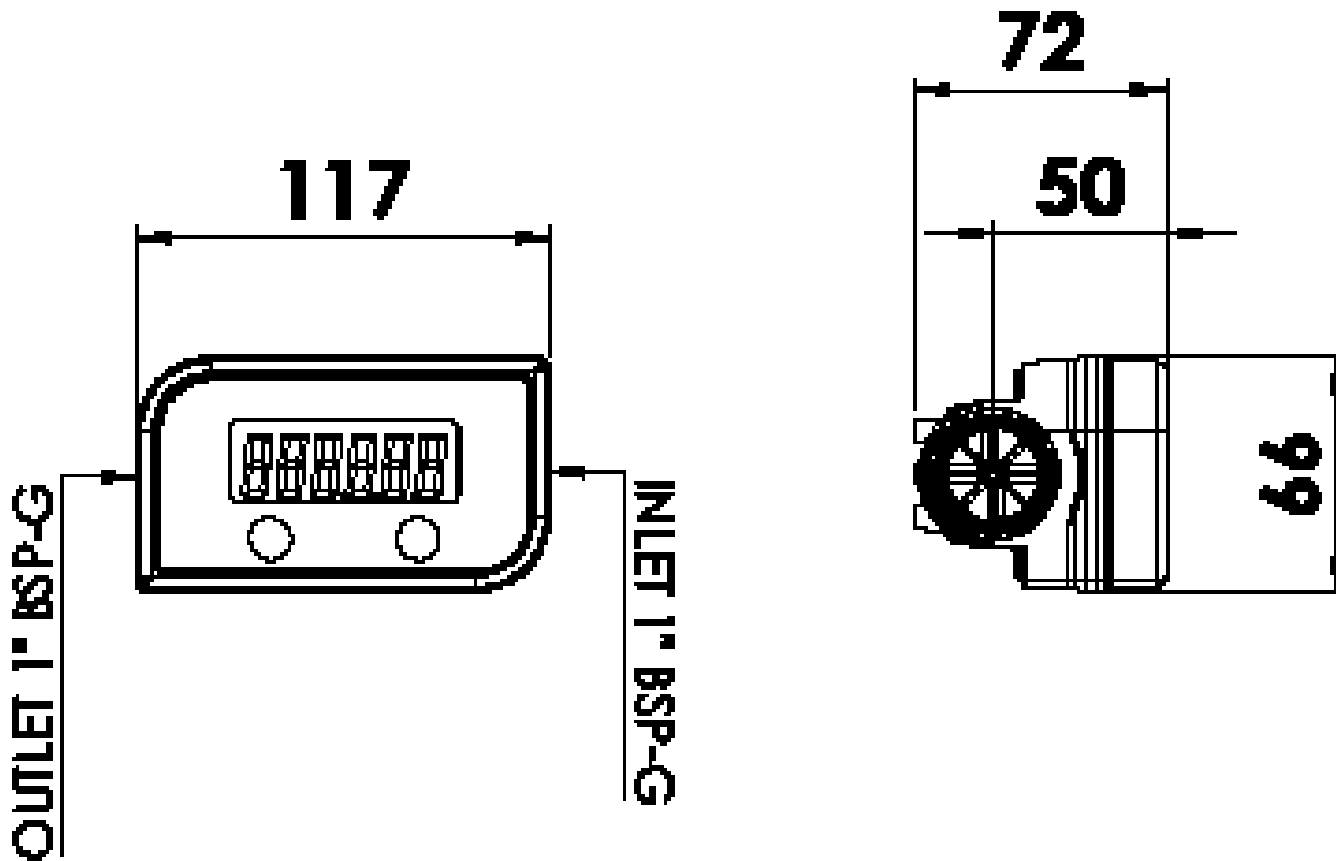

In Line

cover bianca: alimenti
white cover: food