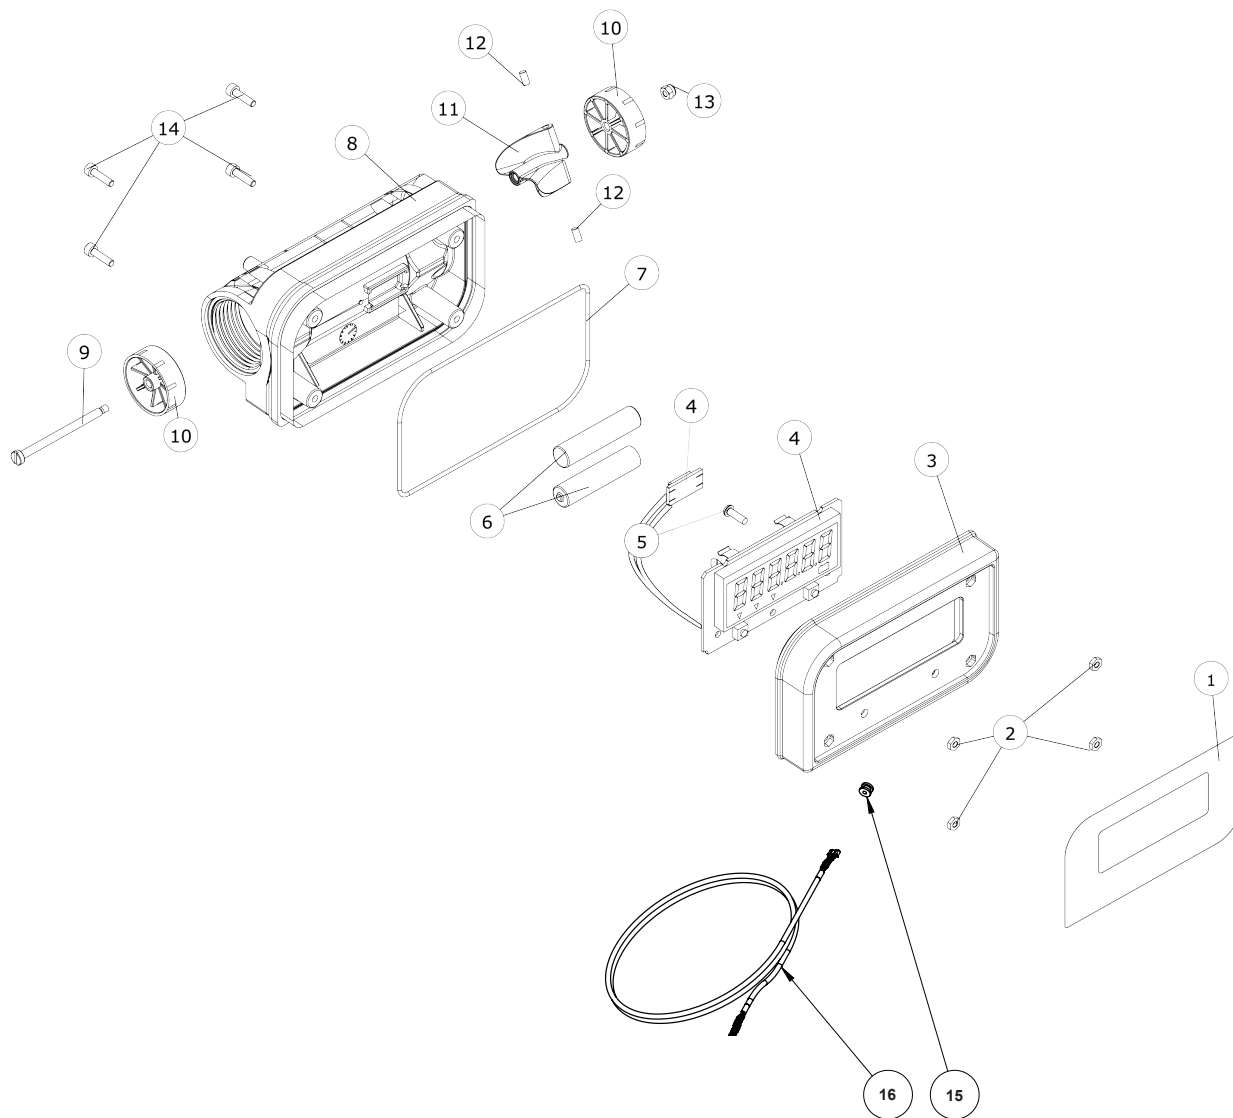

IN LINE battery - pulse out

	CODE		DESCRIPTION	Q.TY
	BATTERY	PULSE OUT		
1	MA031	MA031	STICKER WITH BUTTONS	1
2	81101010000	81101010000	BOLT M3	4
3	TF035X	TF035X	METER COVER	1
4	TF046	TF047	ELECTRONIC PCB	1
5	VT013	VT013	SCREWS M3	1
6	TF048	-	BATTERY AAA	2
7	OR018	OR018	O-RING	1
8	*	*	BODY IN LINE	1
9	TF039	TF039	TURBINE SHAFT	1
10	TF038	TF038	TURBINE HOLDER	2
11	TF037	TF037	TURBINE	1
12	TF040	TF040	MAGNET	2
13	VT009	VT009	SELF BLOCKING BOLT	1
14	VT012	VT012	SCREW M3 X 16	4
15	-	TF052	CABLE GLAND	1
16	-	CA012	CABLE 5 POLES	1

BODY IN LINE*	CODE
BODY IN LINE DIESEL (black)	TF036A
BODY IN LINE UREA (blue)	TF042
BODY IN LINE FOOD (white)	TF056