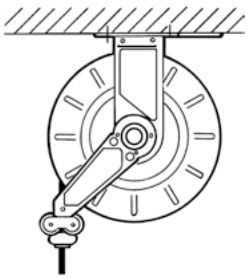

NOZZLES

FILTRATION

TANK MONITORING

HOSE REEL

ACCESSORIES

MERCHANDISE

AIR

ANTIFREEZE

AdBlue®

BIODIESEL

DIESEL

FOOD

GASOLINE

GREASE

KEROSENE

OIL

WATER

WINDSCREEN

INSTALLATION

Different ways to install PIUSI's hose reels: they can be easily placed wherever you need them without any problem about functionality and safety. PIUSI's products are without a doubt designed to support your work in any condition.

ROOF INSTALLATION