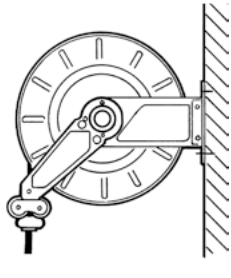

WALL INSTALLATION