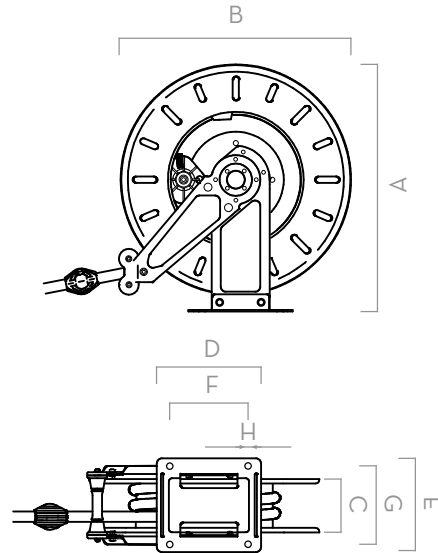

## IN THE BOX

- ADBLUE® HOSE REEL
- ACCESSORIES INCLUDED
- FIX SUPPORT PLATE (ON REQUEST)
- ROTATING SUPPORT PLATE (ON REQUEST)
- INSTRUCTION MANUAL

## DETAILS

HAND PROTECTION

ACCESSORIES INCLUDED

## DIMENSIONS

MODEL	OPEN HOSE REEL BIG	OPEN HOSE REEL SMALL
A	495	475
B	460	460
C	152	102
D	200	150
E	246	196
F	150	150
G	200	150
H	12	12

Dimensions expressed in millimeters