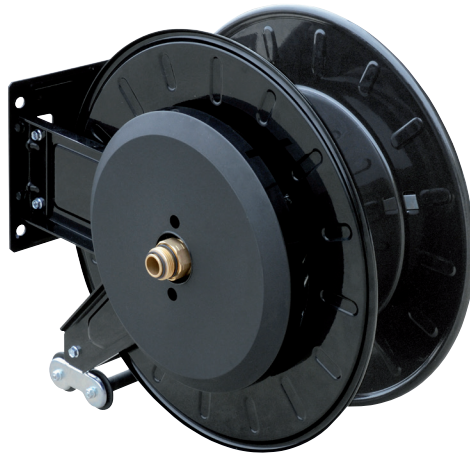

Hose reel Z

DIESEL

FEATURES

	DIESEL without hose	DIESEL with hose	Ad Blue® without hose	Ad Blue® with hose
Inlet ["]:	1"M	1"M	hose stem Ø20	hose stem Ø20
Outlet * ["]:	hose stem Ø20	hose stem Ø20	hose stem Ø20	hose stem Ø20
Max pressure [bar]:	10	10	10	10
Max hose Ø [mm]:	20	20	20	20
Max hose length [m]:	8	8	8	8
Included hose (length; Ø) [m; mm]:	-	8; 20	-	8; 20
Flow losses [lpm]:	5 @ 60lpm	5 @ 60lpm	5 @ 60lpm	5 @ 60lpm
Protection cover:	included	included	included	included
Hose's auto-stop system:	yes	yes	yes	yes
Allowed fluids:	Diesel	Diesel	Ad Blue®, AUS 32	Ad Blue®, AUS 32
Forbidden fluids:	gas, alcool, water, gasoline, kerosene	gas, alcool, water, gasoline, kerosene	gas, alcool, diesel gasoline, kerosene	gas, alcool, diesel gasoline, kerosene
Material:	painted steel, ABS	painted steel, ABS	painted steel, ABS	painted steel, ABS
Sealing material:	NBR	NBR	Viton	Viton
Fitting material:	brass	brass	plastic	plastic
Temperature min; max [°C]:	-20/+55	-20/+55	-20/+55	-20/+55
Dimension [mm]:	495x180x475	495x180x475	495x180x475	495x180x475
Weight (without hose) [Kg]:	14	14	14	14
Weight (with hose) [Kg]:	-	18	-	17,5

Accessories:

Fittings
Adjustable wall support

* refers to hose outlet in models with hose