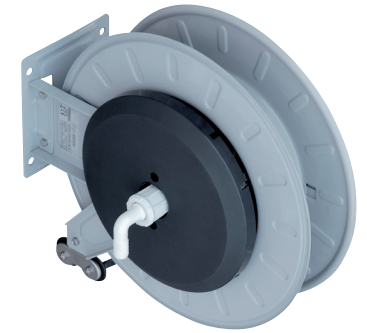

Accessories:

Fittings
Adjustable wall support

* refers to hose outlet in models with hose

Hose reel G

DIESEL

FEATURES

	DIESEL without hose	DIESEL with hose Ø20	DIESEL with hose Ø25
Inlet ["]:	1" F	1" F	1" F
Outlet * ["]:	1" M / 1" M	1" M; 3/4" M	1" M
Max pressure [bar]:	10	10	10
Max hose Ø [mm]:	25 ; 20	20	25
Hose fitting:	Ø 25 M; Ø 20 M	Ø 20 M	Ø 25 M
Max hose length [m]:	15; 20	20	15
Tubo included (lunghezza) [m]:	-	20	15
Flow losses [lpm]:	6 @ 70lpm	4 @ 70lpm	4 @ 70lpm
Protection cover:	-	included	included
Hose's auto-stop system:	yes	yes	yes
Allowed fluids:	Diesel	Diesel	Diesel
Forbidden fluids:	gas, alcool, water, gasoline, kerosene	gas, alcool, water, gasoline, kerosene	gas, alcool, water gasoline, kerosene
Material:	painted steel	painted steel	painted steel
Sealing material:	NBR	NBR	NBR
Fitting material:	nichel plated steel, brass	nichel plated steel, brass	nichel plated steel, brass
Temperature min; max [°C]:	-20/+55	-20/+55	-20/+55
Dimension [mm]:	640x360x700	640x360x700	640x360x700
Weight (without hose) [Kg]:	27.5	27.5	27.5
Weight (with hose) [Kg]:	-	36	37.7

Accessories:

Fittings
Adjustable wall support

* refers to hose outlet in models with hose

AVVOLGITUBO - HOSE REEL

SERIE - VERSION **Z**

tutte le dimensioni espresse in mm - all dimensions are in mm

documento - document