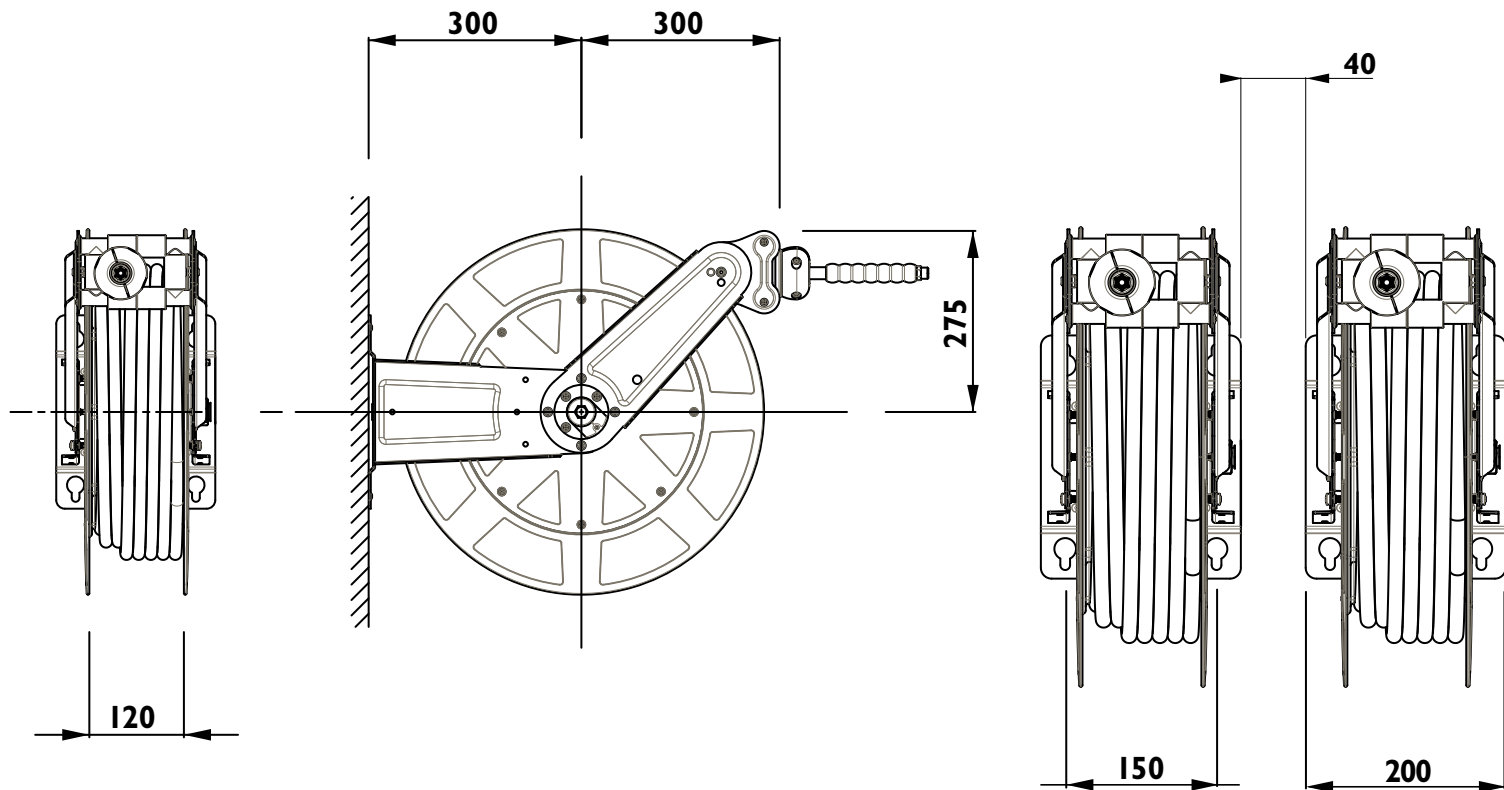

Accessories:

Fittings
Adjustable wall support

* refers to hose outlet in models with hose

Hose reel G

DIESEL

FEATURES

	DIESEL without hose	DIESEL with hose Ø20	DIESEL with hose Ø25
Inlet ["]:	1" F	1" F	1" F
Outlet * ["]:	1" M / 1" M	1" M; 3/4" M	1" M
Max pressure [bar]:	10	10	10
Max hose Ø [mm]:	25 ; 20	20	25
Hose fitting:	Ø 25 M; Ø 20 M	Ø 20 M	Ø 25 M
Max hose length [m]:	15; 20	20	15
Tubo included (lunghezza) [m]:	-	20	15
Flow losses [lpm]:	6 @ 70lpm	4 @ 70lpm	4 @ 70lpm
Protection cover:	-	included	included
Hose's auto-stop system:	yes	yes	yes
Allowed fluids:	Diesel	Diesel	Diesel
Forbidden fluids:	gas, alcool, water, gasoline, kerosene	gas, alcool, water, gasoline, kerosene	gas, alcool, water gasoline, kerosene
Material:	painted steel	painted steel	painted steel
Sealing material:	NBR	NBR	NBR
Fitting material:	nichel plated steel, brass	nichel plated steel, brass	nichel plated steel, brass
Temperature min; max [°C]:	-20/+55	-20/+55	-20/+55
Dimension [mm]:	640x360x700	640x360x700	640x360x700
Weight (without hose) [Kg]:	27.5	27.5	27.5
Weight (with hose) [Kg]:	-	36	37.7

prodotto - product

MADE IN ITALY 

ingombri - overall dimensions

AVVOLGITUBO - HOSE REEL

SERIE - VERSION **P**

tutte le dimensioni espresse in mm - all dimensions are in mm

Adam Pumps S.p.A.
Soc. con Socio Unico
via della resistenza 46/48 - 41011 Campogalliano (MO) ITALIA
Tel +39 059 528128 - Fax +39 059 528437 | www.adampumps.com - info@adampumps.com