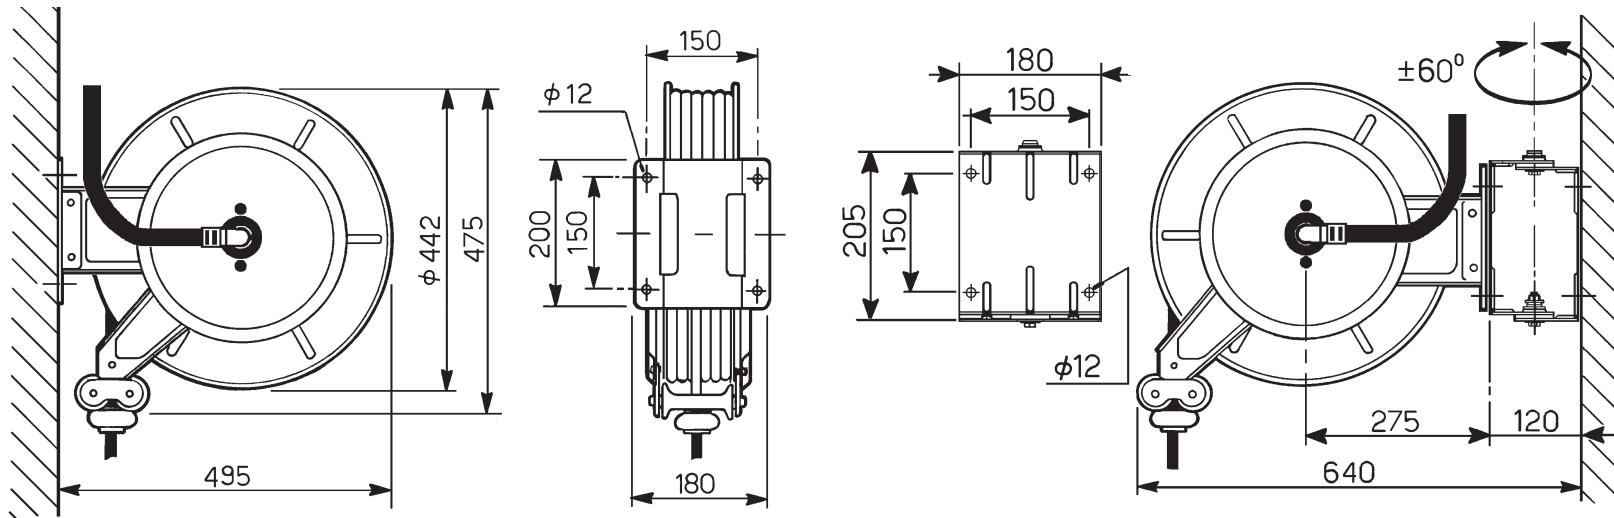

Accessories:

Fittings
Adjustable wall support

* refers to hose outlet in models with hose

Hose reel G

DIESEL

FEATURES

	DIESEL without hose	DIESEL with hose Ø20	DIESEL with hose Ø25
Inlet ["]:	1" F	1" F	1" F
Outlet * ["]:	1" M / 1" M	1" M; 3/4" M	1" M
Max pressure [bar]:	10	10	10
Max hose Ø [mm]:	25 ; 20	20	25
Hose fitting:	Ø 25 M; Ø 20 M	Ø 20 M	Ø 25 M
Max hose length [m]:	15; 20	20	15
Tubo included (lunghezza) [m]:	-	20	15
Flow losses [lpm]:	6 @ 70lpm	4 @ 70lpm	4 @ 70lpm
Protection cover:	-	included	included
Hose's auto-stop system:	yes	yes	yes
Allowed fluids:	Diesel	Diesel	Diesel
Forbidden fluids:	gas, alcool, water, gasoline, kerosene	gas, alcool, water, gasoline, kerosene	gas, alcool, water gasoline, kerosene
Material:	painted steel	painted steel	painted steel
Sealing material:	NBR	NBR	NBR
Fitting material:	nichel plated steel, brass	nichel plated steel, brass	nichel plated steel, brass
Temperature min; max [°C]:	-20/+55	-20/+55	-20/+55
Dimension [mm]:	640x360x700	640x360x700	640x360x700
Weight (without hose) [Kg]:	27.5	27.5	27.5
Weight (with hose) [Kg]:	-	36	37.7

Accessories:

Fittings
Adjustable wall support

* refers to hose outlet in models with hose

AVVOLGITUBO - HOSE REEL

SERIE - VERSION **Z**

tutte le dimensioni espresse in mm - all dimensions are in mm

documento - document

prodotto - product

MADE IN ITALY 

ingombri - overall dimensions

AVVOLGITUBO - HOSE REEL

SERIE - VERSION **P**

tutte le dimensioni espresse in mm - all dimensions are in mm

Adam Pumps S.p.A.
Soc. con Socio Unico
via della resistenza 46/48 - 41011 Campogalliano (MO) ITALIA
Tel +39 059 528128 - Fax +39 059 528437 | www.adampumps.com - info@adampumps.com