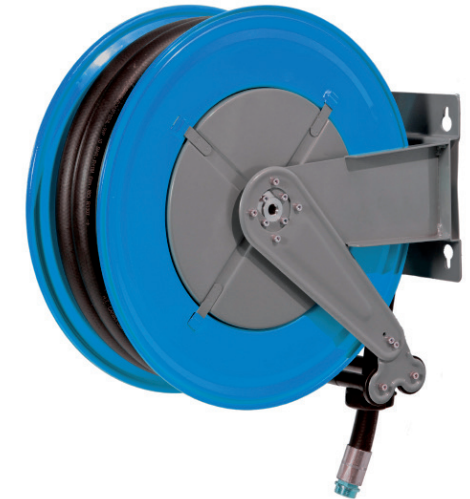

Accessories:

Fittings
Adjustable wall support

* refers to hose outlet in models with hose

Hose reel G

DIESEL

FEATURES

	DIESEL without hose	DIESEL with hose Ø20	DIESEL with hose Ø25
Inlet ["]:	1" F	1" F	1" F
Outlet * ["]:	1" M / 1" M	1" M; 3/4" M	1" M
Max pressure [bar]:	10	10	10
Max hose Ø [mm]:	25 ; 20	20	25
Hose fitting:	Ø 25 M; Ø 20 M	Ø 20 M	Ø 25 M
Max hose length [m]:	15; 20	20	15
Tubo included (lunghezza) [m]:	-	20	15
Flow losses [lpm]:	6 @ 70lpm	4 @ 70lpm	4 @ 70lpm
Protection cover:	-	included	included
Hose's auto-stop system:	yes	yes	yes
Allowed fluids:	Diesel	Diesel	Diesel
Forbidden fluids:	gas, alcool, water, gasoline, kerosene	gas, alcool, water, gasoline, kerosene	gas, alcool, water gasoline, kerosene
Material:	painted steel	painted steel	painted steel
Sealing material:	NBR	NBR	NBR
Fitting material:	nichel plated steel, brass	nichel plated steel, brass	nichel plated steel, brass
Temperature min; max [°C]:	-20/+55	-20/+55	-20/+55
Dimension [mm]:	640x360x700	640x360x700	640x360x700
Weight (without hose) [Kg]:	27.5	27.5	27.5
Weight (with hose) [Kg]:	-	36	37.7

documento - document

prodotto - product

MADE IN ITALY 

ingombri - overall dimensions

AVVOLGITUBO - HOSE REEL

SERIE - VERSION **G**

tutte le dimensioni espresse in mm - all dimensions are in mm

Adam Pumps S.p.A.
Soc. con Socio Unico
via della resistenza 46/48 - 41011 Campogalliano (MO) ITALIA
Tel +39 059 528128 - Fax +39 059 528437 | www.adampumps.com - info@adampumps.com