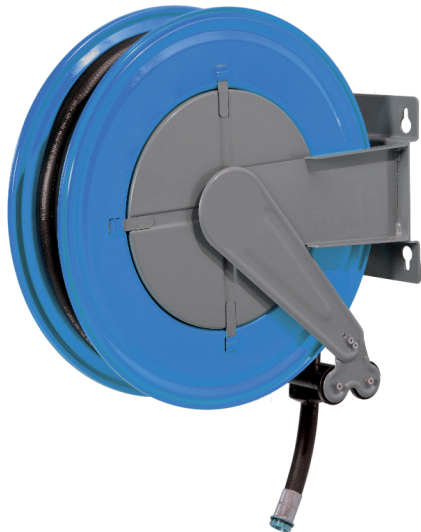

Accessories:

Fittings
Adjustable wall support

* refers to hose outlet in models with hose

Hose reel P

DIESEL

FEATURES

	DIESEL without hose	DIESEL with hose Ø20	DIESEL with hose Ø25
Inlet ["]:	1" F	1" F	1" F
Outlet * ["]:	1" M	1" M; 3/4" M	1" M
Max pressure [bar]:	10	10	10
Max hose Ø [mm]:	25; 20	20	25
Hose fitting:	Ø 25 M; Ø 20 M	Ø 20 M	Ø 25 M
Max hose length [m]:	10; 15	10; 15	10
Included hose (length) [m]:	-	10 - 15	10
Flow losses [lpm]:	4 @ 70lpm	4 @ 70lpm	4 @ 70lpm
Protection cover:	-	included	included
Hose's auto-stop system:	yes	yes	yes
Allowed fluids:	Diesel	Diesel	Diesel
Forbidden fluids:	gas, alcool, water, gasoline, kerosene	gas, alcool, water, gasoline, kerosene	gas, alcool, water gasoline, kerosene
Material:	painted steel	painted steel	painted steel
Sealing material:	NBR	NBR	NBR
Fitting material:	nichel plated steel, brass	nichel plated steel, brass	nichel plated steel, brass
Temperature min; max [°C]:	-20/+55	-20/+55	-20/+55
Dimension [mm]:	640x310x700	640x310x700	640x310x700
Weight (without hose) [Kg]:	25	25	25
Weight (with hose) [Kg]:	-	29.3; 31	32