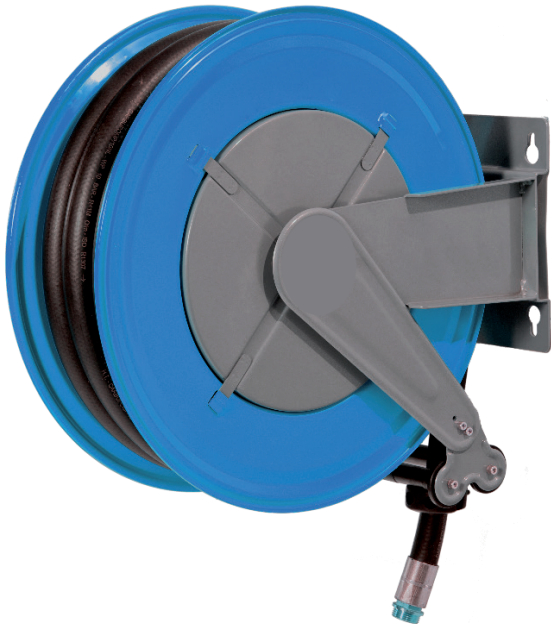

Accessories:

Fittings
Adjustable wall support

* refers to hose outlet in models with hose

Hose reel G

DIESEL

FEATURES

	DIESEL without hose	DIESEL with hose Ø20	DIESEL with hose Ø25
Inlet ["]:	1" F	1" F	1" F
Outlet * ["]:	1" M / 1" M	1" M; 3/4" M	1" M
Max pressure [bar]:	10	10	10
Max hose Ø [mm]:	25 ; 20	20	25
Hose fitting:	Ø 25 M; Ø 20 M	Ø 20 M	Ø 25 M
Max hose length [m]:	15; 20	20	15
Tubo included (lunghezza) [m]:	-	20	15
Flow losses [lpm]:	6 @ 70lpm	4 @ 70lpm	4 @ 70lpm
Protection cover:	-	included	included
Hose's auto-stop system:	yes	yes	yes
Allowed fluids:	Diesel	Diesel	Diesel
Forbidden fluids:	gas, alcool, water, gasoline, kerosene	gas, alcool, water, gasoline, kerosene	gas, alcool, water gasoline, kerosene
Material:	painted steel	painted steel	painted steel
Sealing material:	NBR	NBR	NBR
Fitting material:	nichel plated steel, brass	nichel plated steel, brass	nichel plated steel, brass
Temperature min; max [°C]:	-20/+55	-20/+55	-20/+55
Dimension [mm]:	640x360x700	640x360x700	640x360x700
Weight (without hose) [Kg]:	27.5	27.5	27.5
Weight (with hose) [Kg]:	-	36	37.7