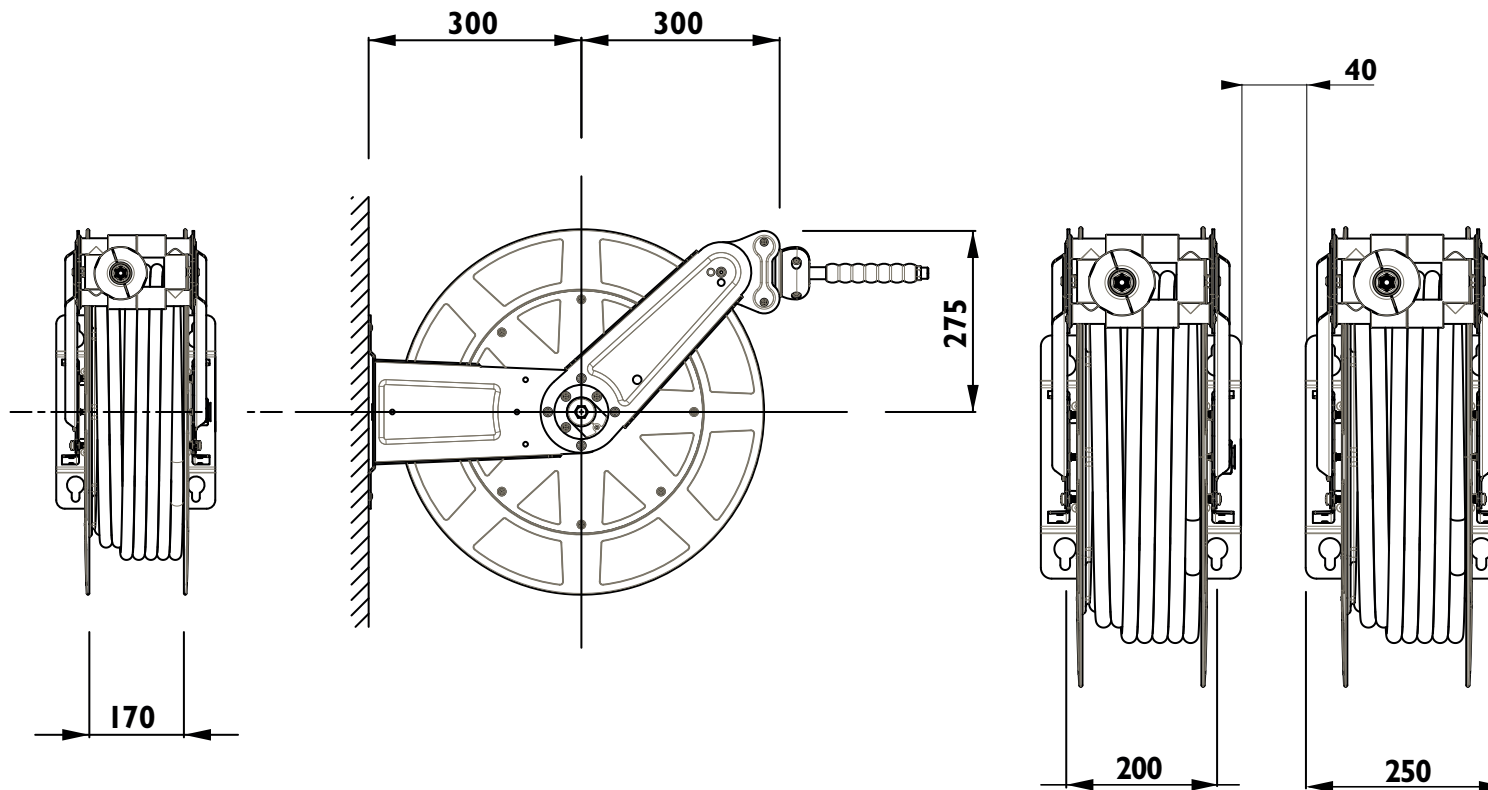

Accessories:

Fittings
Adjustable wall support

* refers to hose outlet in models with hose

Hose reel G

DIESEL

FEATURES

	DIESEL without hose	DIESEL with hose Ø20	DIESEL with hose Ø25
Inlet ["]:	1" F	1" F	1" F
Outlet * ["]:	1" M / 1" M	1" M; 3/4" M	1" M
Max pressure [bar]:	10	10	10
Max hose Ø [mm]:	25 ; 20	20	25
Hose fitting:	Ø 25 M; Ø 20 M	Ø 20 M	Ø 25 M
Max hose length [m]:	15; 20	20	15
Tubo included (lunghezza) [m]:	-	20	15
Flow losses [lpm]:	6 @ 70lpm	4 @ 70lpm	4 @ 70lpm
Protection cover:	-	included	included
Hose's auto-stop system:	yes	yes	yes
Allowed fluids:	Diesel	Diesel	Diesel
Forbidden fluids:	gas, alcool, water, gasoline, kerosene	gas, alcool, water, gasoline, kerosene	gas, alcool, water gasoline, kerosene
Material:	painted steel	painted steel	painted steel
Sealing material:	NBR	NBR	NBR
Fitting material:	nichel plated steel, brass	nichel plated steel, brass	nichel plated steel, brass
Temperature min; max [°C]:	-20/+55	-20/+55	-20/+55
Dimension [mm]:	640x360x700	640x360x700	640x360x700
Weight (without hose) [Kg]:	27.5	27.5	27.5
Weight (with hose) [Kg]:	-	36	37.7

prodotto - product

MADE IN ITALY 

ingombri - overall dimensions

AVVOLGITUBO - HOSE REEL

SERIE - VERSION **P**

tutte le dimensioni espresse in mm - all dimensions are in mm

Adam Pumps S.p.A.
Soc. con Socio Unico
via della resistenza 46/48 - 41011 Campogalliano (MO) ITALIA
Tel +39 059 528128 - Fax +39 059 528437 | www.adampumps.com - info@adampumps.com

documento - document

prodotto - product

MADE IN ITALY 

ingombri - overall dimensions

AVVOLGITUBO - HOSE REEL

SERIE - VERSION **G**

tutte le dimensioni espresse in mm - all dimensions are in mm

Adam Pumps S.p.A.
Soc. con Socio Unico
via della resistenza 46/48 - 41011 Campogalliano (MO) ITALIA
Tel +39 059 528128 - Fax +39 059 528437 | www.adampumps.com - info@adampumps.com