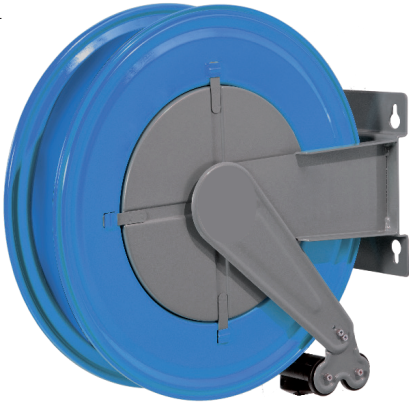

Accessories:

Fittings
Adjustable wall support

* refers to hose outlet in models with hose

Hose reel P

DIESEL

FEATURES

	DIESEL without hose	DIESEL with hose Ø20	DIESEL with hose Ø25
Inlet ["]:	1" F	1" F	1" F
Outlet * ["]:	1" M	1" M; 3/4" M	1" M
Max pressure [bar]:	10	10	10
Max hose Ø [mm]:	25; 20	20	25
Hose fitting:	Ø 25 M; Ø 20 M	Ø 20 M	Ø 25 M
Max hose length [m]:	10; 15	10; 15	10
Included hose (length) [m]:	-	10 - 15	10
Flow losses [lpm]:	4 @ 70lpm	4 @ 70lpm	4 @ 70lpm
Protection cover:	-	included	included
Hose's auto-stop system:	yes	yes	yes
Allowed fluids:	Diesel	Diesel	Diesel
Forbidden fluids:	gas, alcool, water, gasoline, kerosene	gas, alcool, water, gasoline, kerosene	gas, alcool, water gasoline, kerosene
Material:	painted steel	painted steel	painted steel
Sealing material:	NBR	NBR	NBR
Fitting material:	nichel plated steel, brass	nichel plated steel, brass	nichel plated steel, brass
Temperature min; max [°C]:	-20/+55	-20/+55	-20/+55
Dimension [mm]:	640x310x700	640x310x700	640x310x700
Weight (without hose) [Kg]:	25	25	25
Weight (with hose) [Kg]:	-	29.3; 31	32