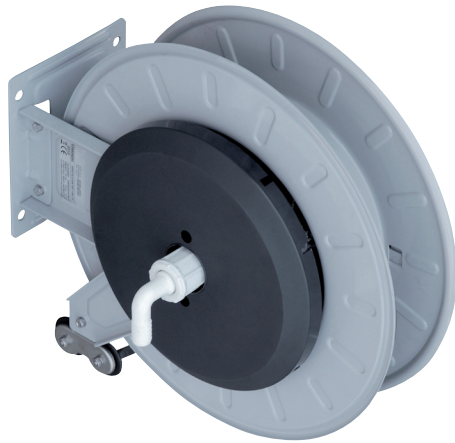

Hose reel Z

DIESEL

FEATURES

	DIESEL without hose	DIESEL with hose	Ad Blue® without hose	Ad Blue® with hose
Inlet ["]:	1"M	1"M	hose stem Ø20	hose stem Ø20
Outlet * ["]:	hose stem Ø20	hose stem Ø20	hose stem Ø20	hose stem Ø20
Max pressure [bar]:	10	10	10	10
Max hose Ø [mm]:	20	20	20	20
Max hose length [m]:	8	8	8	8
Included hose (length; Ø) [m; mm]:	-	8; 20	-	8; 20
Flow losses [lpm]:	5 @ 60lpm	5 @ 60lpm	5 @ 60lpm	5 @ 60lpm
Protection cover:	included	included	included	included
Hose's auto-stop system:	yes	yes	yes	yes
Allowed fluids:	Diesel	Diesel	Ad Blue®, AUS 32	Ad Blue®, AUS 32
Forbidden fluids:	gas, alcool, water, gasoline, kerosene	gas, alcool, water, gasoline, kerosene	gas, alcool, diesel gasoline, kerosene	gas, alcool, diesel gasoline, kerosene
Material:	painted steel, ABS	painted steel, ABS	painted steel, ABS	painted steel, ABS
Sealing material:	NBR	NBR	Viton	Viton
Fitting material:	brass	brass	plastic	plastic
Temperature min; max [°C]:	-20/+55	-20/+55	-20/+55	-20/+55
Dimension [mm]:	495x180x475	495x180x475	495x180x475	495x180x475
Weight (without hose) [Kg]:	14	14	14	14
Weight (with hose) [Kg]:	-	18	-	17,5

Accessories:

Fittings
Adjustable wall support

* refers to hose outlet in models with hose