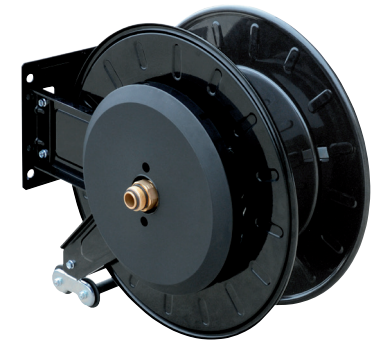

Accessories:

Fittings
Adjustable wall support

* refers to hose outlet in models with hose

Hose reel G

DIESEL

FEATURES

	DIESEL without hose	DIESEL with hose Ø20	DIESEL with hose Ø25
Inlet ["]:	1" F	1" F	1" F
Outlet * ["]:	1" M / 1" M	1" M; 3/4" M	1" M
Max pressure [bar]:	10	10	10
Max hose Ø [mm]:	25 ; 20	20	25
Hose fitting:	Ø 25 M; Ø 20 M	Ø 20 M	Ø 25 M
Max hose length [m]:	15; 20	20	15
Tubo included (lunghezza) [m]:	-	20	15
Flow losses [lpm]:	6 @ 70lpm	4 @ 70lpm	4 @ 70lpm
Protection cover:	-	included	included
Hose's auto-stop system:	yes	yes	yes
Allowed fluids:	Diesel	Diesel	Diesel
Forbidden fluids:	gas, alcool, water, gasoline, kerosene	gas, alcool, water, gasoline, kerosene	gas, alcool, water gasoline, kerosene
Material:	painted steel	painted steel	painted steel
Sealing material:	NBR	NBR	NBR
Fitting material:	nichel plated steel, brass	nichel plated steel, brass	nichel plated steel, brass
Temperature min; max [°C]:	-20/+55	-20/+55	-20/+55
Dimension [mm]:	640x360x700	640x360x700	640x360x700
Weight (without hose) [Kg]:	27.5	27.5	27.5
Weight (with hose) [Kg]:	-	36	37.7

Accessories:

Fittings
Adjustable wall support

* refers to hose outlet in models with hose

AVVOLGITUBO - HOSE REEL

SERIE - VERSION **Z**

tutte le dimensioni espresse in mm - all dimensions are in mm

documento - document