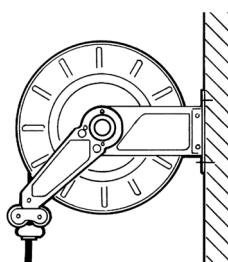

ROOF INSTALLATION

WALL INSTALLATION

GROUND INSTALLATION

IN THE BOX

- ACCESSORIES INCLUDED
- FIX SUPPORT PLATE (ON REQUEST)
- ROTATING SUPPORT PLATE (ON REQUEST)
- INSTRUCTION MANUAL

DETAILS

HAND PROTECTION

ACCESSORIES INCLUDED

DIMENSIONS

MODEL	OPEN HOSE REEL BIG	OPEN HOSE REEL SMALL
A	495	475
B	460	460
C	152	102
D	200	150
E	246	196
F	150	150
G	200	150
H	12	12

Dimensions expressed in millimeters

MATERIALS

- BODY: CAST IRON
- HUB: POLYPROPYLENE
- TUBE: RUBBER