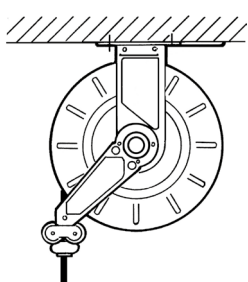

OIL

WATER

WINDSCREEN

INSTALLATIONS

Different ways to install PIUSI's hose reels: they can be easily placed wherever you need them without any problem about functionality and safety. PIUSI's products are without a doubt designed to support your work in any condition.

ROOF INSTALLATION

WALL INSTALLATION

GROUND INSTALLATION

IN THE BOX

- ACCESSORIES INCLUDED
- FIX SUPPORT PLATE (ON REQUEST)
- ROTATING SUPPORT PLATE (ON REQUEST)
- INSTRUCTION MANUAL

DETAILS

HAND PROTECTION

ACCESSORIES INCLUDED

DIMENSIONS

MODEL	OPEN HOSE REEL BIG	OPEN HOSE REEL SMALL
A	495	475
B	460	460
C	152	102
D	200	150
E	246	196
F	150	150
G	200	150
H	12	12

Dimensions expressed in millimeters

MATERIALS

- BODY: CAST IRON
- HUB: POLYPROPYLENE
- TUBE: RUBBER