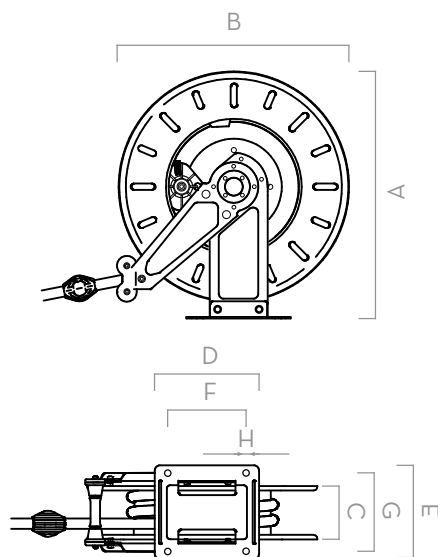

ROOF INSTALLATION

WALL INSTALLATION

GROUND INSTALLATION

IN THE BOX

- ACCESSORIES INCLUDED
- FIX SUPPORT PLATE (ON REQUEST)
- ROTATING SUPPORT PLATE (ON REQUEST)
- INSTRUCTION MANUAL

DETAILS

HAND PROTECTION

ACCESSORIES INCLUDED

DIMENSIONS

MODEL	OPEN HOSE REEL BIG	OPEN HOSE REEL SMALL
A	495	475
B	460	460
C	152	102
D	200	150
E	246	196
F	150	150
G	200	150
H	12	12

Dimensions expressed in millimeters

MATERIALS

- BODY: CAST IRON
- HUB: POLYPROPYLENE
- TUBE: RUBBER

TECHNICAL DATA

CODE	DESCRIPTION	FLUIDS TYPE	HOSE*	MAX OPERATING PRESSURE	PRESSURE DROP	INLET	OUTLET	HOSE MAX LENGTH BOUND*	HOSE LENGTH
			BPS	BAR	TYPE	WITH HOSETAIL BSP	BSP	METERS	METER
WITHOUT HOSE									
FO075000A	HOSEREEL 3/4" WITHOUT HOSE SMALL		3/4"	10	0,1 @ 35 L/MIN	3/4"	3/4"	9,5	-
WITH HOSE									
FO075002B	HOSEREEL 8X3/4" WITH HOSE SMALL		3/4"	10	0,4 @ 35 L/MIN	3/4"	3/4"	-	8
FO075003B	HOSEREEL 3/4" 15 MT BIG		3/4"	10	0,6 @ 35 L/MIN	3/4"	3/4"	-	15