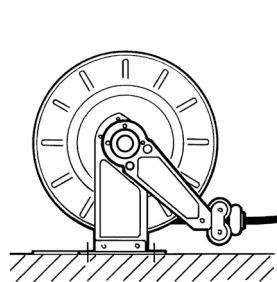

ROOF INSTALLATION

WALL INSTALLATION

GROUND INSTALLATION

IN THE BOX

- ACCESSORIES INCLUDED
- FIX SUPPORT PLATE (ON REQUEST)
- ROTATING SUPPORT PLATE (ON REQUEST)
- INSTRUCTION MANUAL

DETAILS

HAND PROTECTION

ACCESSORIES INCLUDED

DIMENSIONS

MODEL	OPEN HOSE REEL BIG	OPEN HOSE REEL SMALL
A	495	475
B	460	460
C	152	102
D	200	150
E	246	196
F	150	150
G	200	150
H	12	12

Dimensions expressed in millimeters

MATERIALS

- BODY: CAST IRON
- HUB: POLYPROPYLENE
- TUBE: RUBBER